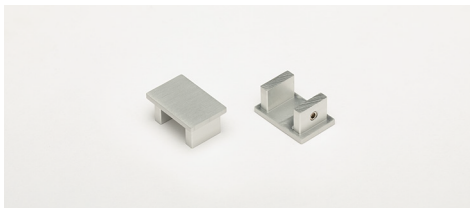

DAPERY TRACK SYSTEM

NEOTRACK

GENERAL SPECS

- Satin aluminum rail.
- Aluminum rail with wood.
- 10 year warranty
- Compatible with traditional and ripplefold system.
- Ceiling or wall mounting.
- For residential and hotel use.
- Hidden installation hardware.
- 5 colors in wood.
- 3 colors in aluminum.

ml LINEAR METER "INCHES

DIMENSIONS

We manufacture quality, We offer confidence

bajacontract.com

COMPATIBLE PRODUCTS

ALUMINUM BRACKET
SSFT-NA

ALUMINUM BRACKET
SSFT-CH

ALUMINUM BRACKET
SSFT-NE

ALUMINUM BRACKET
SDFT-NA

ALUMINUM BRACKET
SDFT-CH

ALUMINUM BRACKET
SDFT-NE

ALUMINUM BRACKET
STFT-NA

ALUMINUM BRACKET
STFT-CH

ALUMINUM BRACKET
STFT-NE

ALUMINUM END CAP
TFT-AN

ALUMINUM END CAP
TFT-ACH

ALUMINUM END CAP
TFT-ANE

ALUMINUM CONNECTOR
TFT-AMN

ALUMINUM CONNECTOR
TFT-SN

ALUMINUM CONNECTOR
CAFT-NA

ALUMINUM COVER
CU-FT

ALUMINUM COVER
CU-FT

ALUMINUM UNION
FT-UNION