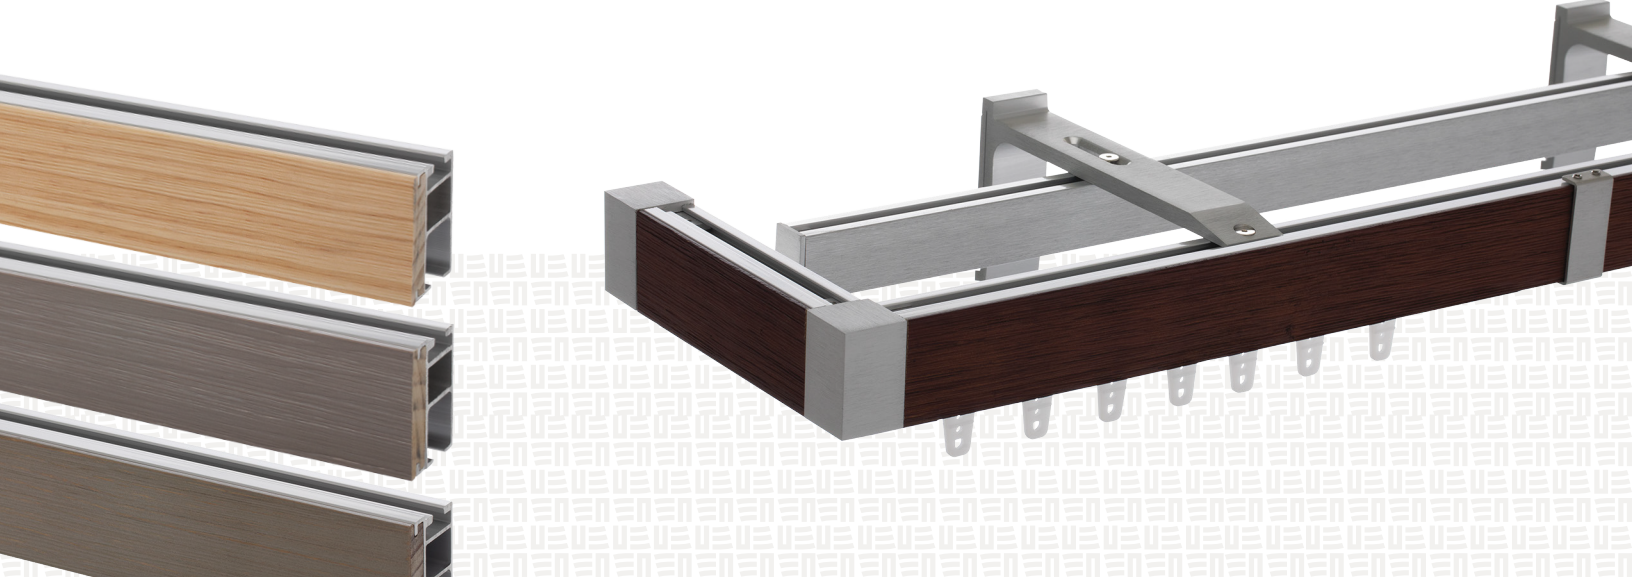

DAPERY TRACK SYSTEM

NEOTRACK

GENERAL SPECS

- Satin aluminum rail.
- Aluminum rail with wood.
- 10 year warranty
- Compatible with traditional and ripplefold system.
- Ceiling or wall mounting.
- For residential and hotel use.
- Hidden installation hardware.
- 5 colors in wood.
- 3 colors in aluminum.

MODEL

FLOTRACK	SIZES	PCS PER BOX
RFT-MM	3ml 118"	10
RFT-MO	3ml 118"	10
RFT-MG	3ml 118"	10
RFT-MC	3ml 118"	10
RFT-MR	3ml 118"	10
RFT-ACH	3ml 118"	10
RFT-ANE	3ml 118"	10
RFT-SAN	3ml 118"	20
RFT-ANA	3ml 118"	10