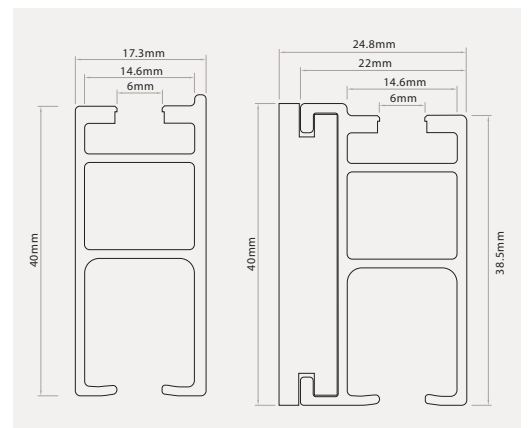

DAPERY TRACK SYSTEM

NEOTRACK

GENERAL SPECS

- Satin aluminum rail.
- Aluminum rail with wood.
- 10 year warranty
- Compatible with traditional and ripplefold system.
- Ceiling or wall mounting.
- For residential and hotel use.
- Hidden installation hardware.
- 5 colors in wood.
- 3 colors in aluminum.

MODEL

FLOTRACK	SIZES	PCS PER BOX
RFT-MM	3ml 118"	10
RFT-MO	3ml 118"	10
RFT-MG	3ml 118"	10
RFT-MC	3ml 118"	10
RFT-MR	3ml 118"	10
RFT-ACH	3ml 118"	10
RFT-ANE	3ml 118"	10
RFT-SAN	3ml 118"	20
RFT-ANA	3ml 118"	10

ml LINEAR METER "INCHES

DIMENSIONS

We manufacture quality, We offer confidence

bajacontract.com

COMPATIBLE PRODUCTS

ALUMINUM BRACKET
SSFT-NA

ALUMINUM BRACKET
SSFT-CH

ALUMINUM BRACKET
SSFT-NE