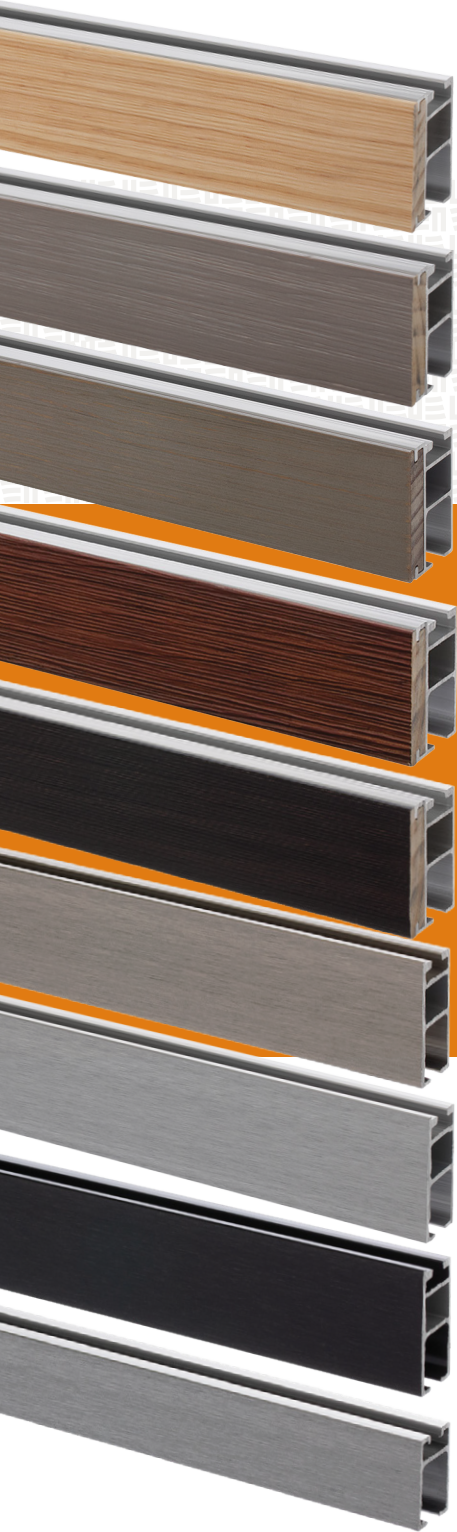

DAPERY TRACK SYSTEM

NEOTRACK

GENERAL SPECS

- Satin aluminum rail.
- Aluminum rail with wood.
- 10 year warranty
- Compatible with traditional and ripplefold system.
- Ceiling or wall mounting.
- For residential and hotel use.
- Hidden installation hardware.
- 5 colors in wood.
- 3 colors in aluminum.

MODEL

FLOTRACK	SIZES	PCS PER BOX
RFT-MM	3ml 118"	10
RFT-MO	3ml 118"	10
RFT-MG	3ml 118"	10
RFT-MC	3ml 118"	10
RFT-MR	3ml 118"	10
RFT-ACH	3ml 118"	10
RFT-ANE	3ml 118"	10
RFT-SAN	3ml 118"	20
RFT-ANA	3ml 118"	10